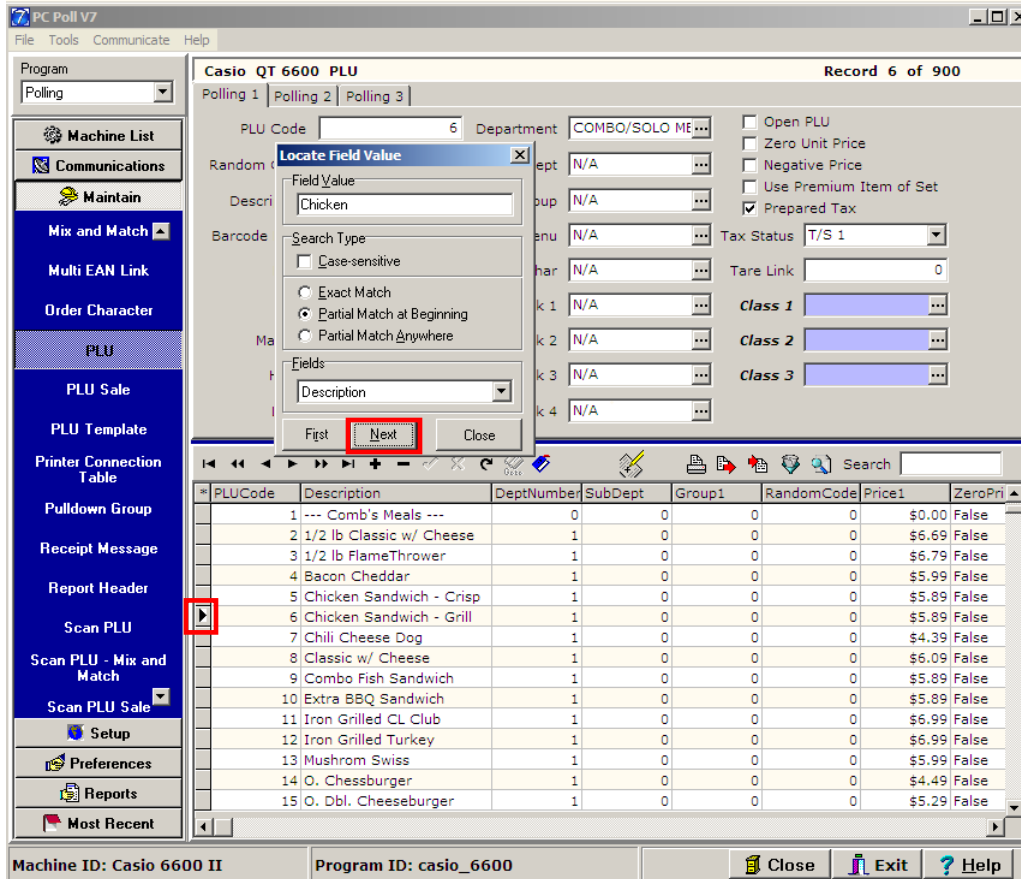

PC Poll V7

File Tools Communicate Help

Program: Casio QT 6600 PLU Record 5 of 900

Polling 1 | Polling 2 | Polling 3

PLU Code: 5 Department: COMBO/SOLO ME...

Random Code: N/A

Description: Chicken

Barcode: Search Type: Case-sensitive Exact Match Partial Match at Beginning Partial Match Anywhere

Fields: Description

Buttons: First Next Close

Options: Open PLU Zero Unit Price Negative Price Use Premium Item of Set Prepared Tax

Tax Status: T/S 1

Tare Link: 0

Class 1: ... Class 2: ... Class 3: ...

*PLUCode	Description	DeptNumber	SubDept	Group1	RandomCode	Price1	ZeroPri
1	--- Comb's Meals ---	0	0	0	0	\$0.00	False
2	1/2 lb Classic w/ Cheese	1	0	0	0	\$6.69	False
3	1/2 lb FlameThrower	1	0	0	0	\$6.79	False
4	Bacon Cheddar	1	0	0	0	\$5.99	False
5	Chicken Sandwich - Crisp	1	0	0	0	\$5.89	False
6	Chicken Sandwich - Grill	1	0	0	0	\$5.89	False
7	Chili Cheese Dog	1	0	0	0	\$4.39	False
8	Classic w/ Cheese	1	0	0	0	\$6.09	False
9	Combo Fish Sandwich	1	0	0	0	\$5.89	False
10	Extra BBQ Sandwich	1	0	0	0	\$5.89	False
11	Iron Grilled CL Club	1	0	0	0	\$6.99	False
12	Iron Grilled Turkey	1	0	0	0	\$6.99	False
13	Mushrom Swiss	1	0	0	0	\$5.99	False
14	O. Chessburger	1	0	0	0	\$4.49	False
15	O. Dbl. Cheeseburger	1	0	0	0	\$5.29	False

Machine ID: Casio 6600 II Program ID: casio_6600

Buttons: Close Exit Help

- The pointer on the left side of the grid (in the red box) will point to the first record, "PLU 5 Chicken Sandwich – Crisp".

7. Clicking the **Next** button, on the bottom of the Locate Field Value screen, will move the pointer to the next record with the same search parameters. In this case, "PLU Code 6 Chicken Sandwich – Grill" is the next
8. Click **Close** on the **Locate Field Value** screen when done.