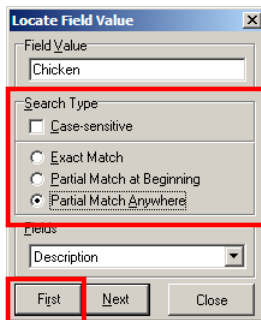

Find Record

This feature allows the user to search for a specific record, utilizing different search options. Clicking this button brings up the Locate Field Value screen which allows users to custom define searching options.

1. To use the Find Record feature for a record, click the **Find Record** button (in the red box) on the toolbar.

2. Use the dropdown menu near the bottom of the screen to pick a Field which is in this case is **Description**.

3. Enter a **Field Value**, (Chicken), at the top of the window.

4. Select the **Search Type**.
 - a. **Case sensitive** will match upper and lower case values.
 - b. Select the type of Match for the search: **Exact Match**, **Partial Match at Beginning**, or **Partial Match Anywhere**.
5. Click the **First** button, at the bottom left of the screen, to find the first instance of "Chicken" in the table.