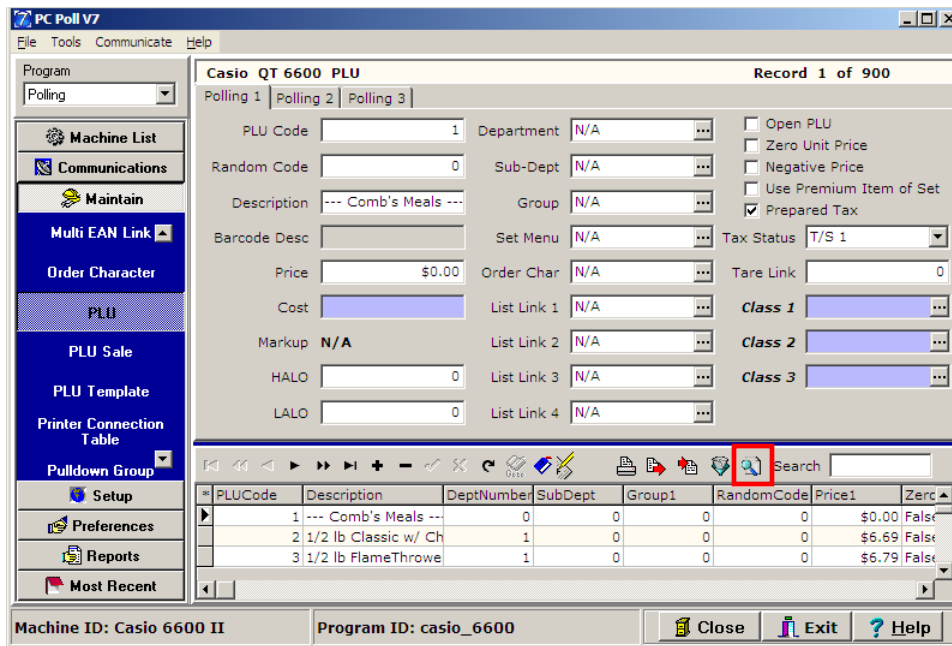

Find Record

This feature allows the user to search for a specific record, utilizing different search options. Clicking this button brings up the Locate Field Value screen which allows users to custom define searching options.

1. To use the Find Record feature for a record, click the **Find Record** button (in the red box) on the toolbar.

2. Use the dropdown menu near the bottom of the screen to pick a Field which is in this case is **Description**.

3. Enter a **Field Value**, (Chicken), at the top of the window.

4. Select the **Search Type**.
 - a. **Case sensitive** will match upper and lower case values.
 - b. Select the type of Match for the search: **Exact Match**, **Partial Match at Beginning**, or **Partial Match Anywhere**.
5. Click the **First** button, at the bottom left of the screen, to find the first instance of "Chicken" in the table.

Fields: Description

Buttons: First Next Close

Options: Open PLU Zero Unit Price Negative Price Use Premium Item of Set Prepared Tax

Tax Status: T/S 1

Tare Link: 0

Class 1: ... Class 2: ... Class 3: ...

*PLUCode	Description	DeptNumber	SubDept	Group1	RandomCode	Price1	ZeroPri
1	--- Comb's Meals ---	0	0	0	0	\$0.00	False
2	1/2 lb Classic w/ Cheese	1	0	0	0	\$6.69	False
3	1/2 lb FlameThrower	1	0	0	0	\$6.79	False
4	Bacon Cheddar	1	0	0	0	\$5.99	False
5	Chicken Sandwich - Crisp	1	0	0	0	\$5.89	False
6	Chicken Sandwich - Grill	1	0	0	0	\$5.89	False
7	Chili Cheese Dog	1	0	0	0	\$4.39	False
8	Classic w/ Cheese	1	0	0	0	\$6.09	False
9	Combo Fish Sandwich	1	0	0	0	\$5.89	False
10	Extra BBQ Sandwich	1	0	0	0	\$5.89	False
11	Iron Grilled CL Club	1	0	0	0	\$6.99	False
12	Iron Grilled Turkey	1	0	0	0	\$6.99	False
13	Mushrom Swiss	1	0	0	0	\$5.99	False
14	O. Chessburger	1	0	0	0	\$4.49	False
15	O. Dbl. Cheeseburger	1	0	0	0	\$5.29	False