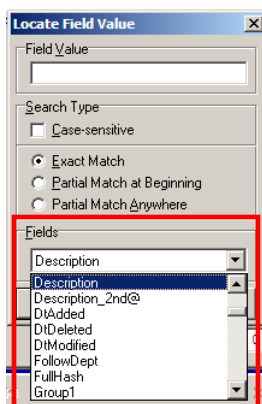

Find Record

This feature allows the user to search for a specific record, utilizing different search options. Clicking this button brings up the Locate Field Value screen which allows users to custom define searching options.

1. To use the Find Record feature for a record, click the **Find Record** button (in the red box) on the toolbar.

2. Use the dropdown menu near the bottom of the screen to pick a Field which is in this case is **Description**.