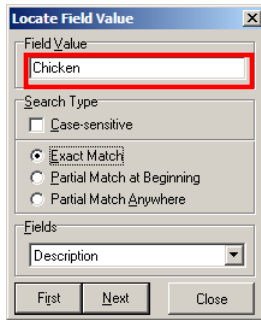

Find Record

This feature allows the user to search for a specific record, utilizing different search options. Clicking this button brings up the Locate Field Value screen which allows users to custom define searching options.

1. To use the Find Record feature for a record, click the **Find Record** button (in the red box) on the toolbar.

2. Use the dropdown menu near the bottom of the screen to pick a Field which is in this case is **Description**.

3. Enter a **Field Value**, (Chicken), at the top of the window.

4. Select the **Search Type**.
 - a. **Case sensitive** will match upper and lower case values.
 - b. Select the type of Match for the search: **Exact Match**, **Partial Match at Beginning**, or **Partial Match Anywhere**.
5. Click the **First** button, at the bottom left of the screen, to find the first instance of "Chicken" in the table.